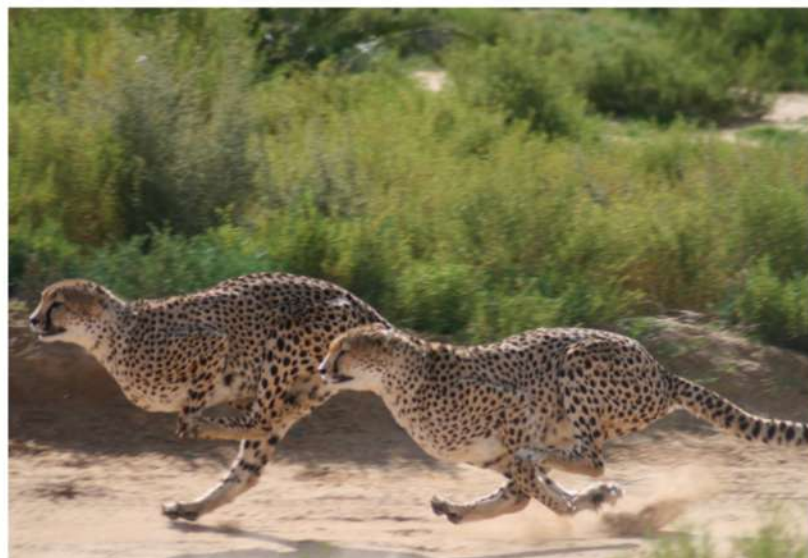

INVERDOORN
PRIVATE GAME RESERVE